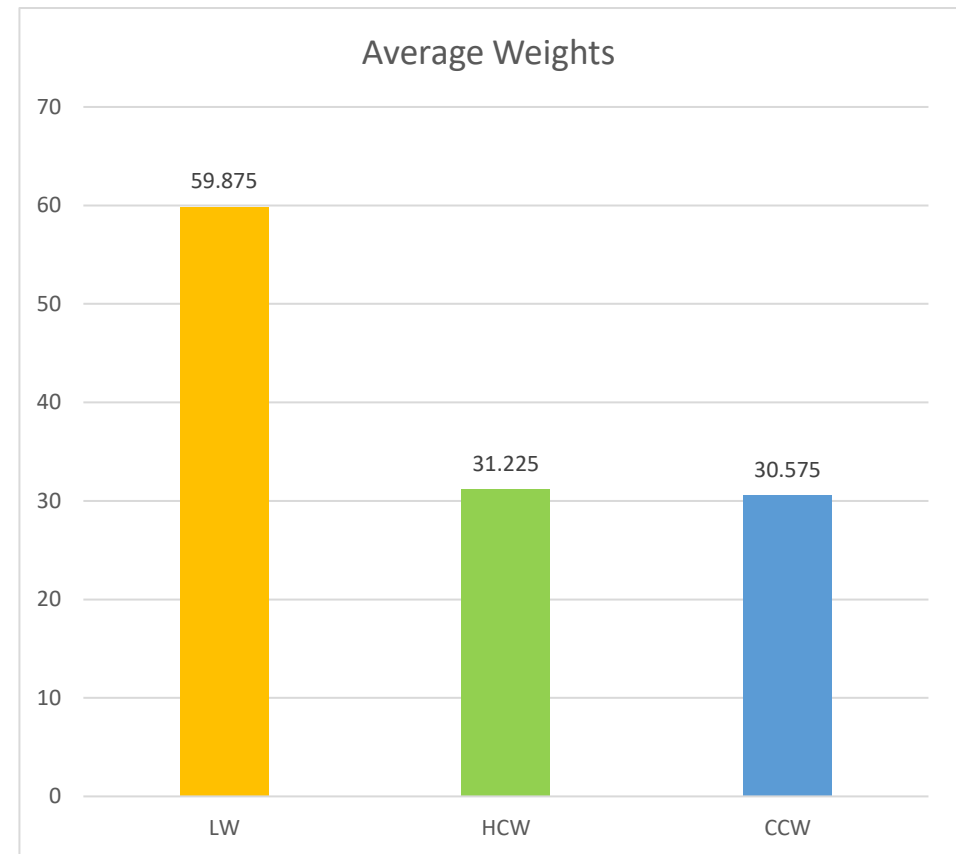

Cazna Park Dormers

Quantity	12
Lot #	40034
Owner	Cameron McPherson
Age	Lamb
Sex	Mixed
Breed	Dormer
Saleyard/Farm/Feedlot	Farm
Weeks on Feed	
District	Riverina
Hours off Feed before Slaughter	24

	LW	HCW	CCW	Dressing %
1	59.8	30.7	30.1	51%
2	60.3	31.5	30.9	52%
10	61.7	32.8	32	53%
12	57.7	29.9	29.3	52%
Average	59.875	31.225	30.575	52%

	Neck %	F/Shank %	B/L Shldr %	SLE %	TDR %	US Rack %	Breast & Flap %	Rack/Loin Cap %	B/L Leg %	Trim %	All Bone %
1	2.43%	2.15%	14.90%	2.90%	0.91%	5.55%	15.18%	6.51%	20.90%	6.58%	20.39%
2	2.22%	2.70%	14.02%	2.97%	1.00%	5.06%	11.02%	3.94%	21.54%	5.73%	19.19%
10	2.33%	2.32%	15.00%	2.56%	0.91%	4.92%	11.89%	4.59%	20.26%	5.50%	19.30%
12	2.42%	2.59%	15.35%	2.88%	0.97%	5.62%	13.31%	5.57%	21.71%	6.10%	19.82%
Average	2.35%	2.44%	14.82%	2.83%	0.95%	5.29%	12.85%	5.15%	21.10%	5.98%	19.67%

	Lower Value Cuts %	Waste %	High Value Cuts %
1	19.76%	35.08%	45.16%
2	15.94%	39.48%	44.59%
10	16.54%	39.80%	43.66%
12	18.33%	35.15%	46.52%
Average	17.64%	37.38%	44.98%