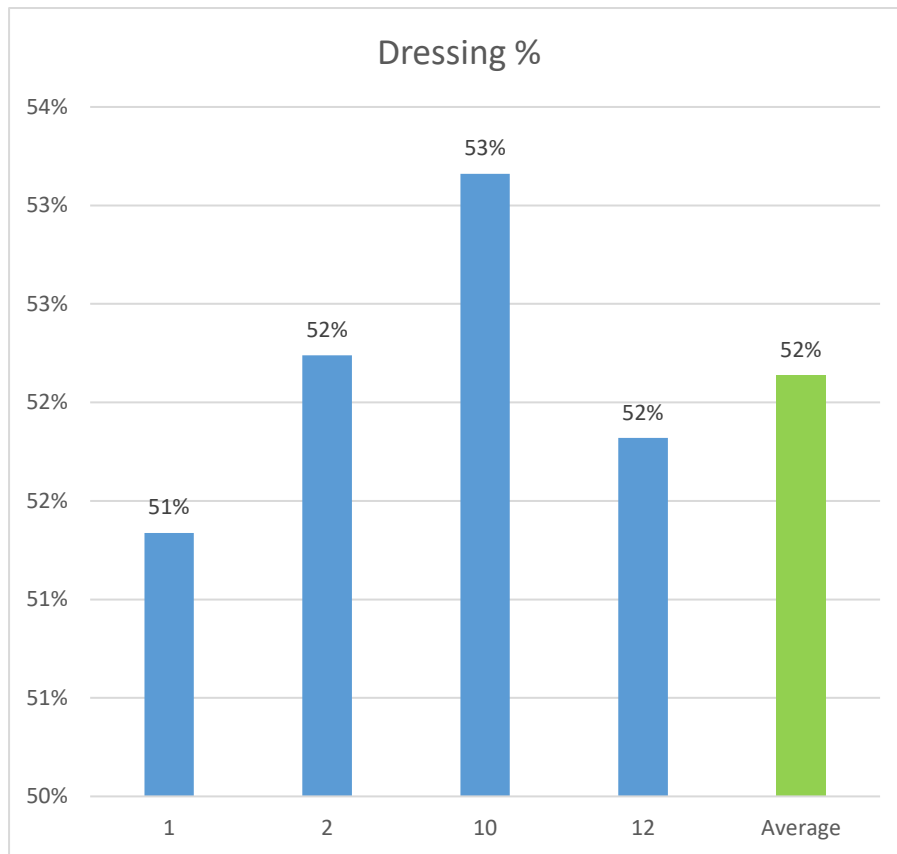

Cazna Park Dormers

Quantity	12
Lot #	40034
Owner	Cameron McPherson
Age	Lamb
Sex	Mixed
Breed	Dormer
Saleyard/Farm/Feedlot	Farm
Weeks on Feed	
District	Riverina
Hours off Feed before Slaughter	24

	LW	HCW	CCW	Dressing %
1	59.8	30.7	30.1	51%
2	60.3	31.5	30.9	52%
10	61.7	32.8	32	53%
12	57.7	29.9	29.3	52%
Average	59.875	31.225	30.575	52%

	Neck %	F/Shank %	B/L Shldr %	SLE %	TDR %	US Rack %	Breast & Flap %	Rack/Loin Cap %	B/L Leg %	Trim %	All Bone %
1	2.43%	2.15%	14.90%	2.90%	0.91%	5.55%	15.18%	6.51%	20.90%	6.58%	20.39%
2	2.22%	2.70%	14.02%	2.97%	1.00%	5.06%	11.02%	3.94%	21.54%	5.73%	19.19%
10	2.33%	2.32%	15.00%	2.56%	0.91%	4.92%	11.89%	4.59%	20.26%	5.50%	19.30%
12	2.42%	2.59%	15.35%	2.88%	0.97%	5.62%	13.31%	5.57%	21.71%	6.10%	19.82%
Average	2.35%	2.44%	14.82%	2.83%	0.95%	5.29%	12.85%	5.15%	21.10%	5.98%	19.67%

	Lower Value Cuts %	Waste %	High Value Cuts %
1	19.76%	35.08%	45.16%
2	15.94%	39.48%	44.59%
10	16.54%	39.80%	43.66%
12	18.33%	35.15%	46.52%
Average	17.64%	37.38%	44.98%