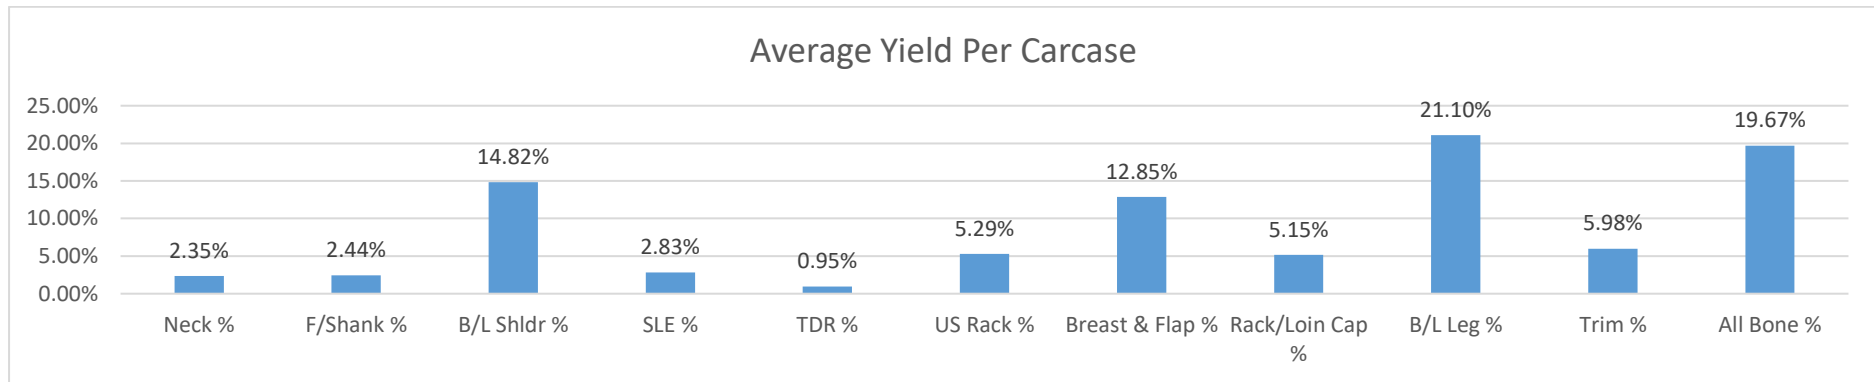

Cazna Park Dormers

Quantity	12
Lot #	40034
Owner	Cameron McPherson
Age	Lamb
Sex	Mixed
Breed	Dormer
Saleyard/Farm/Feedlot	Farm
Weeks on Feed	
District	Riverina
Hours off Feed before Slaughter	24

	LW	HCW	CCW	Dressing %
1	59.8	30.7	30.1	51%
2	60.3	31.5	30.9	52%
10	61.7	32.8	32	53%
12	57.7	29.9	29.3	52%
Average	59.875	31.225	30.575	52%

	Neck %	F/Shank %	B/L Shldr %	SLE %	TDR %	US Rack %	Breast & Flap %	Rack/Loin Cap %	B/L Leg %	Trim %	All Bone %
1	2.43%	2.15%	14.90%	2.90%	0.91%	5.55%	15.18%	6.51%	20.90%	6.58%	20.39%
2	2.22%	2.70%	14.02%	2.97%	1.00%	5.06%	11.02%	3.94%	21.54%	5.73%	19.19%
10	2.33%	2.32%	15.00%	2.56%	0.91%	4.92%	11.89%	4.59%	20.26%	5.50%	19.30%
12	2.42%	2.59%	15.35%	2.88%	0.97%	5.62%	13.31%	5.57%	21.71%	6.10%	19.82%
Average	2.35%	2.44%	14.82%	2.83%	0.95%	5.29%	12.85%	5.15%	21.10%	5.98%	19.67%

	Lower Value Cuts %	Waste %	High Value Cuts %
1	19.76%	35.08%	45.16%
2	15.94%	39.48%	44.59%
10	16.54%	39.80%	43.66%
12	18.33%	35.15%	46.52%
Average	17.64%	37.38%	44.98%